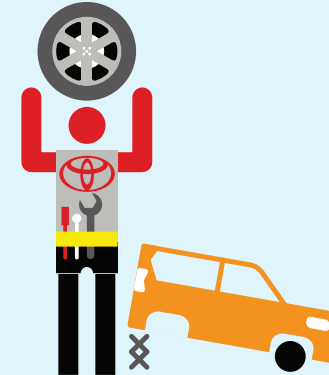

Easy gear shift and quick acceleration gives a fun-to-drive experience.

4 speed Automatic transmission

Enhances the driving convenience with clutchless driving, especially for driving in city traffic.

COMPLETE PEACE OF MIND WITH TOYOTA